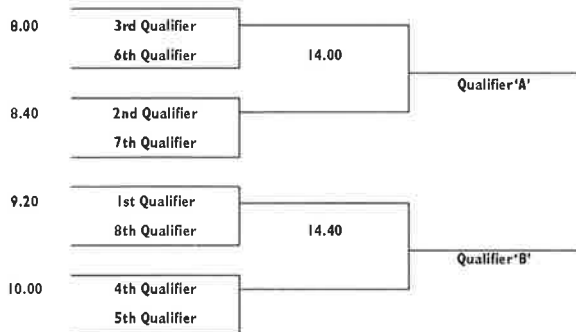

CARTON HOUSE (Montgomery Course) - SUNDAY 28th JUNE

KILKENNY - SATURDAY 27th JUNE

8.00	Kilkenny	Mount Juliet	
8.50	Waterford	New Ross	
9.40	Coollatin	Wexford	Carlow
10.30	Baltinglass	Rosslare	Enniscorthy