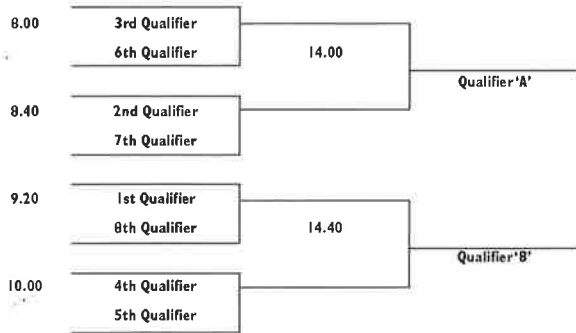

LEINSTER GOLF AIG SENIOR CUP DRAW 2020

DRUID'S HEATH - SATURDAY 27th JUNE			
8.00	Druid's Heath	Bray	
8.50	Delgany	Woodbrook	Greystones
9.40	Milltown	Stackstown	Dun Laoghaire
10.30	Arklow	Powerscourt	Newlands
11.20	Elm Park	Hermitage	Edmondstown
12.10	Old Conna	Woodenbridge	Grange
13.00	Wicklow	Courtown	Castle

ARDEE - SATURDAY 27th JUNE			
7.00	Dundalk	Greenore	Royal Tara
7.50	Seapoint	Ardee	Co Louth
8.40	Hollywood Lakes	Laytown & Bettystown	Balcarrick
9.30	Rush	Balbriggan	Skerries
10.20	Corrstown	Roganstown	Ashbourne
11.10	Headfort	Black Bush	Killeen Castle

DRUID'S HEATH - SUNDAY 28th JUNE