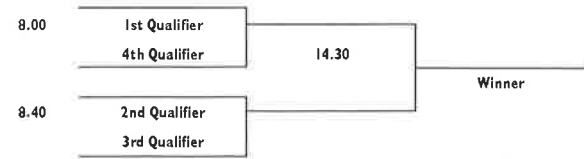

KILKENNY - SUNDAY 28th JUNE

For Full Competition Regulations please refer to the Tournament Section on Golfnet: www.golfnet.ie