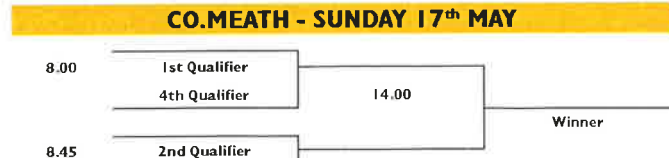

CO. MEATH - SUNDAY 17th MAY