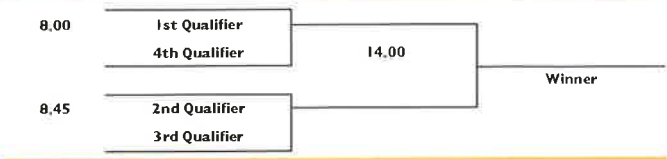

SLADE VALLEY - SUNDAY 17th MAY