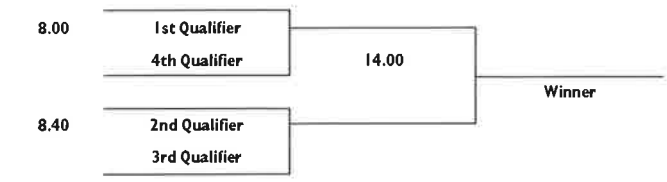

WOODBROOK - SUNDAY 14th JUNE