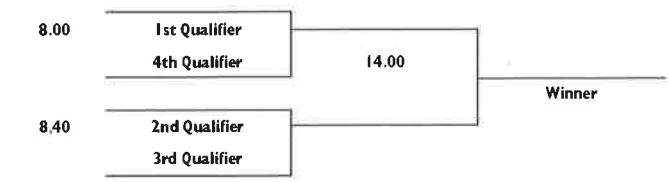

LEINSTER GOLF AIG JUNIOR CUP DRAW 2020

BEECH PARK - MONDAY 1st JUNE

7.00	Beech Park	Slade Valley	Lisheen Springs
7.50	Naas	Killeen	Craddockstown
8.40	K Club	Newbridge	Athy
9.30	Tulfarris	Palmerstown Hse Est.	Dunmurry Springs
10.20	Royal Curragh	Clane	Edenderry
11.10	Millicent	Moyvalley	Baltinglass

BEECH PARK - SUNDAY 7th JUNE