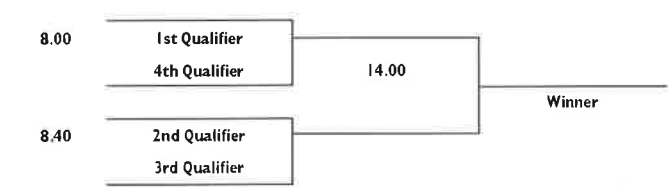

DONABATE - SUNDAY 24th MAY

FORREST LITTLE - SUNDAY 24th MAY			
8.00	Forrest Little		Corrstown
8.45	Roganstown		St Margaret's
9.30	Hollywood Lakes		Bellewstown
10.15	Ashbourne		Swords
11.00	Silloge Park		St Anne's
11.45	Royal Dublin		Sutton
12.30	Deer Park		Howth
13.15	Ardee		Greenore