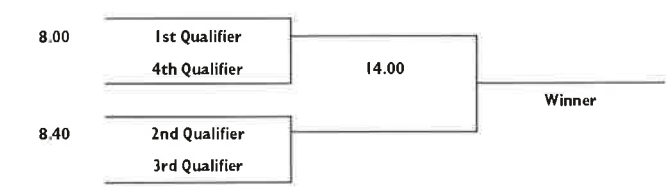

FORREST LITTLE - SUNDAY 7th JUNE

ARKLOW - SATURDAY 23rd MAY			
9.30	Arklow		Wicklow
10.15	Macreddin		Coollattin
11.00	Ballymoney		Wexford
11.45	Woodenbridge	Blainroe	Courtown