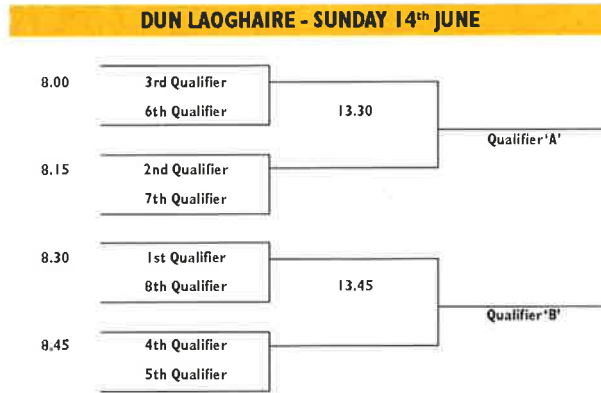

LEINSTER GOLF AIG BARTON SHIELD 2020

ST MARGARET'S - SATURDAY 13th JUNE		
7.00	St Margaret's	Hollywood Lakes
7.15	Corrstown	Forrest Little
7.30	Royal Dublin	Ashbourne
7.45	Corballis Links	Skerries
8.00	St Anne's	Beaverstown
8.15	Malahide	Clontarf
8.30	Portmarnock	Howth
8.45	Co Louth	Links Portmarnock
9.00	Seapoint	Roganstown
9.15	Greenore	Balbriggan
9.30	Ardee	Dundalk
9.45	Rush	Laytown & Bettystown

DUN LAOGHAIRE - SATURDAY 13th JUNE		
8.00	Dun Laoghaire	Milltown
8.15	Grange	Castle
8.30	Edmondstown	Woodbrook
8.45	Stackstown	Elm Park
9.00	Old Conna	Bray
9.15	Killiney	Greystones
9.30	Powerscourt	Charlesland
9.45	Blainroe	Druid's Heath
10.00	Wicklow	Island
10.15	Macreddin	Woodenbridge
10.30	Balcarrick	Donabate