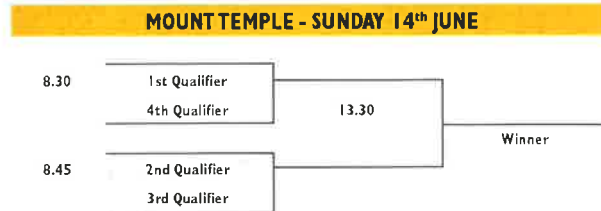

For Full Competition Regulations please refer to the Tournament Section on Golfnet: www.golfnet.ie