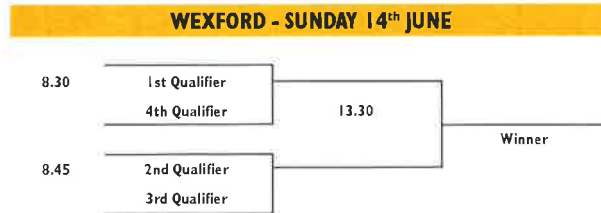

KILLEEN - SATURDAY 13th JUNE		
8.00	Millicent	Killeen
8.15	Naas	Newbridge
8.30	Smurfit	Lucan
8.45	Palmerstown Hse Est.	Beech Park
9.00	Dunmurry Springs	Edenderry
9.15	Castleknock	Carton House
9.30	Westmanstown	Carlow
9.45	Grange Castle	Killeen Castle
10.00	Headfort	Knightsbrook
10.15	Baltinglass	Black Bush
10.30	Newlands	Hermitage

WEXFORD - SATURDAY 13th JUNE		
9.00	Wexford	Enniscorthy
9.15	New Ross	Rosslare
9.30	Courtown	Ballymoney
9.45	Arklow	Callan
10.00	Waterford	Kilkenny
10.15	Mount Juliet	Mount Wolseley

MOUNT TEMPLE - SATURDAY 13th JUNE		
8.00	Mount Temple	Mullingar
8.15	Glasson	Castle Barna
8.30	Heritage	Tullamore
8.45	Royal Tara	Esker Hills
9.00	Portarlinton	Co Meath