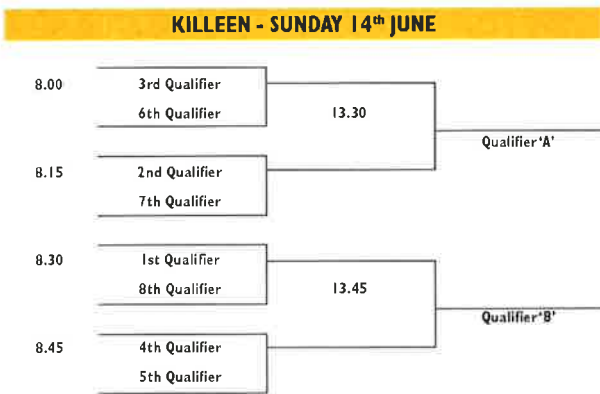

KILLEEN - SATURDAY 13th JUNE		
8.00	Millicent	Killeen
8.15	Naas	Newbridge
8.30	Smurfit	Lucan
8.45	Palmerstown Hse Est.	Beech Park
9.00	Dunmurry Springs	Edenderry
9.15	Castleknock	Carton House
9.30	Westmanstown	Carlow
9.45	Grange Castle	Killeen Castle
10.00	Headfort	Knightsbrook
10.15	Baltinglass	Black Bush
10.30	Newlands	Hermitage

WEXFORD - SATURDAY 13th JUNE		
9.00	Wexford	Enniscorthy
9.15	New Ross	Rosslare
9.30	Courtown	Ballymoney
9.45	Arklow	Callan
10.00	Waterford	Kilkenny
10.15	Mount Juliet	Mount Wolseley

MOUNT TEMPLE - SATURDAY 13th JUNE		
8.00	Mount Temple	Mullingar
8.15	Glasson	Castle Barna
8.30	Heritage	Tullamore
8.45	Royal Tara	Esker Hills
9.00	Portarlinton	Co Meath