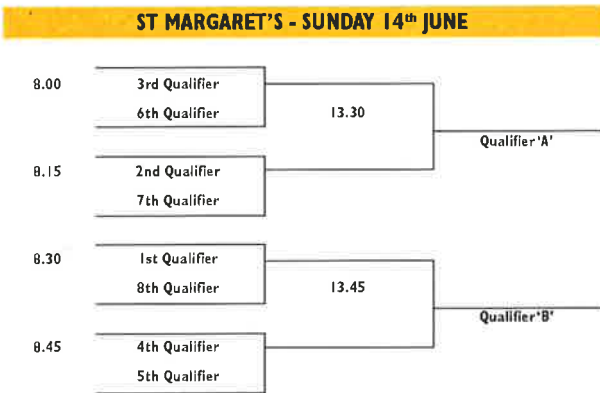

LEINSTER GOLF AIG BARTON SHIELD 2020

ST MARGARET'S - SATURDAY 13th JUNE		
7.00	St Margaret's	Hollywood Lakes
7.15	Corrstown	Forrest Little
7.30	Royal Dublin	Ashbourne
7.45	Corballis Links	Skerries
8.00	St Anne's	Beaverstown
8.15	Malahide	Clontarf
8.30	Portmarnock	Howth
8.45	Co Louth	Links Portmarnock
9.00	Seapoint	Roganstown
9.15	Greenore	Balbriggan
9.30	Ardee	Dundalk
9.45	Rush	Laytown & Bettystown

DUN LAOGHAIRE - SATURDAY 13th JUNE		
8.00	Dun Laoghaire	Milltown
8.15	Grange	Castle
8.30	Edmondstown	Woodbrook
8.45	Stackstown	Elm Park
9.00	Old Conna	Bray
9.15	Killiney	Greystones
9.30	Powerscourt	Charlesland
9.45	Blainroe	Druid's Heath
10.00	Wicklow	Island
10.15	Macreddin	Woodenbridge
10.30	Balcarrick	Donabate